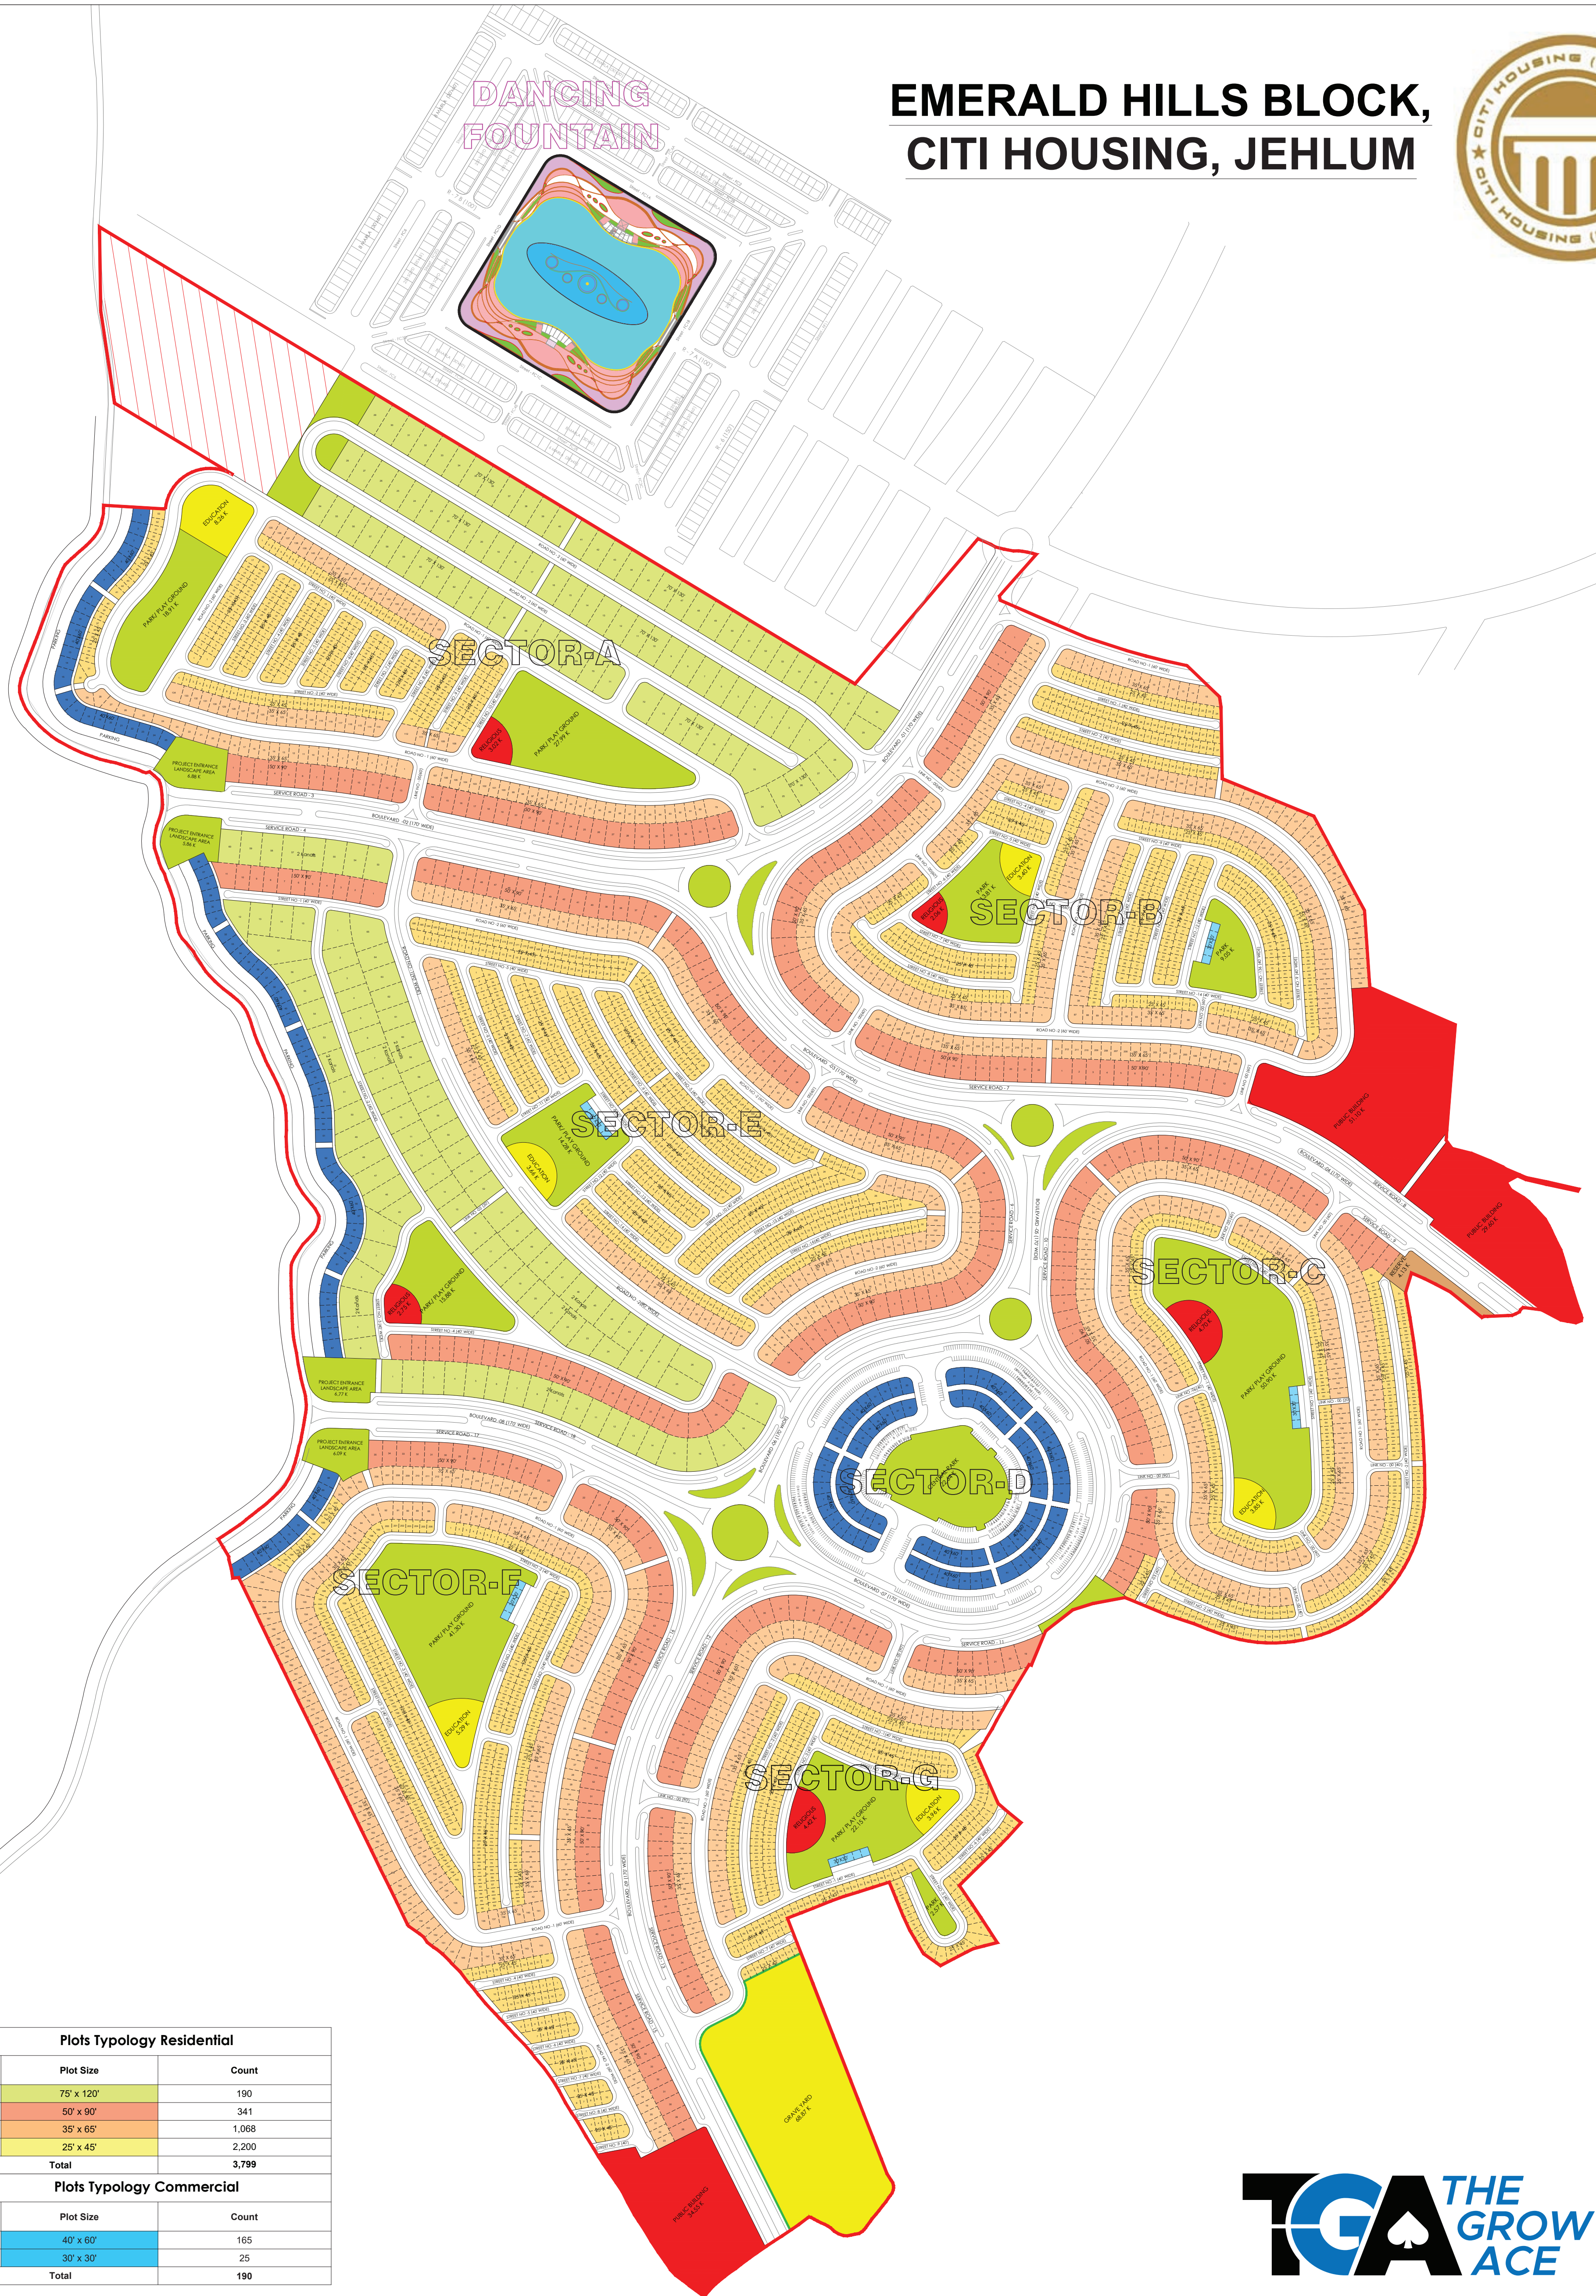

EMERALD HILLS BLOCK, CITI HOUSING, JEHLUM

Plots Typology Residential		
Sr. No	Plot Size	Count
1	75' x 120'	190
2	50' x 90'	341
3	35' x 65'	1,068
4	25' x 45'	2,200
Total		3,799
Plots Typology Commercial		
Sr. No	Plot Size	Count
1	40' x 60'	165
2	30' x 30'	25
Total		190